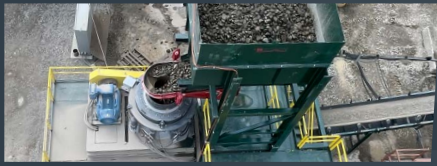

- HDPE turnkey installation and onsite welding - union expertise
- Underground miners labor support - union expertise
- Expert resources for underground mine utilities and development projects - union expertise
- Aggregate processing plant maintenance labor support - union expertise
- Welding & fabrication repairs on and offsite - union expertise
- Crusher rebuild labor support - union expertise
- Electrical aggregate facility labor support - union expertise